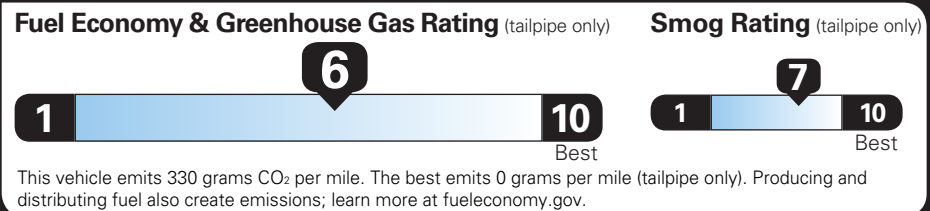

EPA DOT Fuel Economy and Environment

Gasoline Vehicle

Fuel Economy

27 MPG
combined city/hwy

25 MPG
city

30 MPG
highway

Small SUVs range from 16 to 125 MPG. The best vehicle rates 141 MPGe.

3.7 gallons per 100 miles

You save $0

in fuel costs over 5 years

compared to the average new vehicle.

Annual fuel cost $1,500